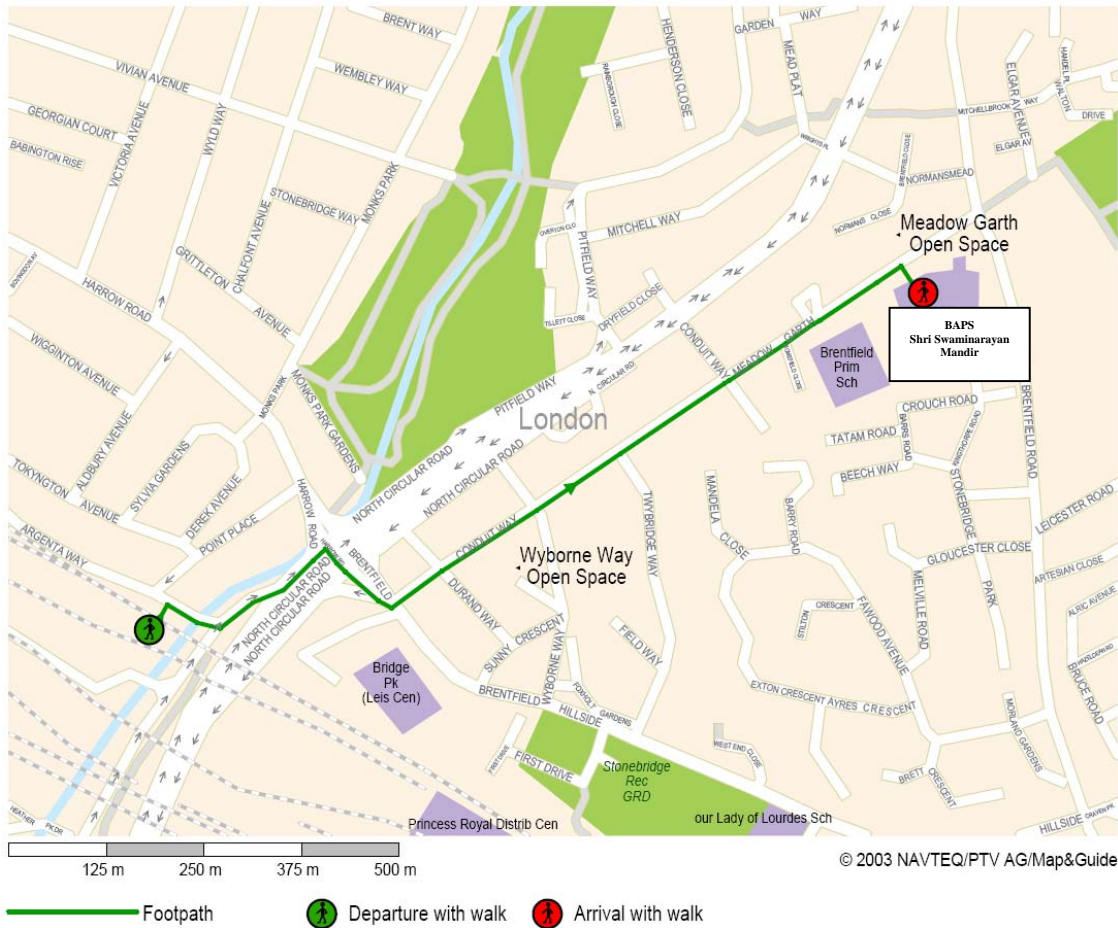

From Stonebridge Park Station to BAPS Shri Swaminarayan Mandir, Neasden NW10 8LD

Suggested Walking Route

| | | |
|---|-------------|---|
| 1 | | From Stonebridge Park |
| 2 | Straight Up | Argenta Way |
| 3 | Turn Left | North Circular Road |
| 4 | Turn Right | Harrow Road |
| 5 | Straight Up | Brentfield Hillside |
| 6 | Turn Left | Conduit Way |
| 7 | Straight Up | Conduit Way |
| 8 | Straight Up | Meadow Garth |
| 9 | | Arrive at BAPS Shri Swaminarayan Mandir, Neasden |

Total Walking Distance: 0.75 miles