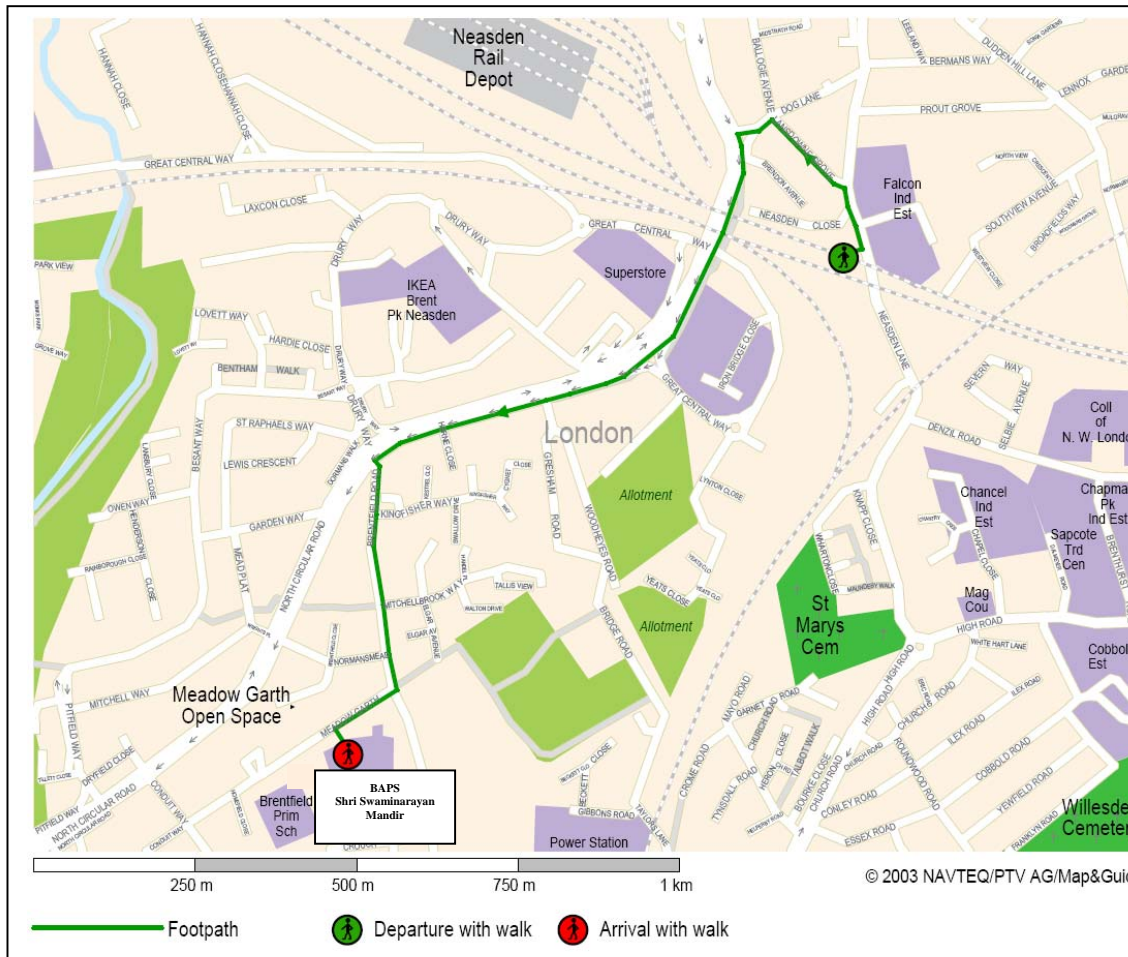

# From Neasden Station to BAPS Shri Swaminarayan Mandir, Neasden NW10 8LD

## Suggested Walking Route

1		From Neasden Station
2	Straight Up	Neasden Lane
3	Turn Left	Lansdowne Grove
4	Turn Left	Dog Lane
5	Turn Left	North Circular Road
6	Turn Left	Brentfield Road
8	Turn Right	Meadow Garth
9		Arrive at BAPS Shri Swaminarayan Mandir, Neasden

**Total Walking Distance: 1.1 miles**